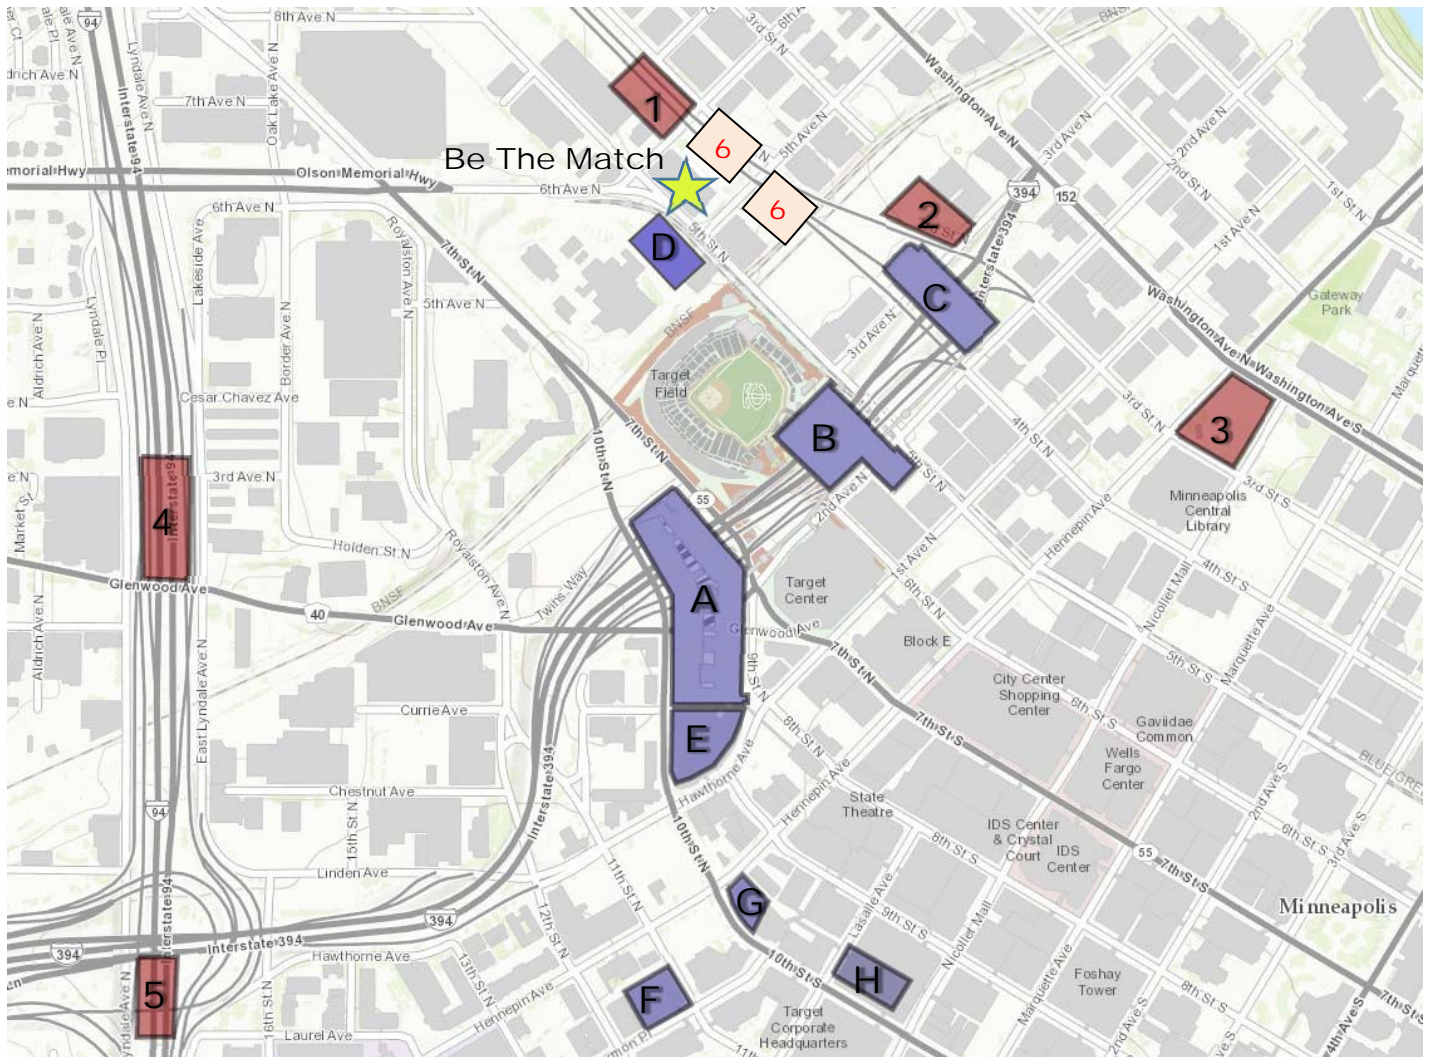

## Parking Options near NMDP/Be The Match

To assist you in your planning for the move to the North Loop, Human Resources has put together the listing below of parking options near the new building. **This is not an extensive list**; other parking and commuting options exist.

### Parking Ramps

- A Ramp A
- B Ramp B
- C Ramp C
- D Target Field Station Ramp
- E Hawthorne Transportation Center
- F 11th & Harmon Ramp
- G Hennepin at 10th
- H LaSalle at 10th

- 1 North 4th Street Lot
- 2 Third Ave North Lot
- 3 North Terminal Lot
- 4 Glenwood (Farmers Market)
- 5 Basilica Lot
- 6 Ford Center Lots - **PROHIBITED**

## Parking Ramps

- A Ramp A**  
1st Hour: \$3.00  
Daily: 4 - 12 hrs: \$11.00  
Monthly: \$140.00  
Carpool I-394 or I-94: \$20.00  
Carpool Other: \$99.00  
Event: \$10.00 - \$15.00
- B Ramp B**  
1st Hour: \$3.00  
Daily: 4 - 12 hrs: \$11.00  
Monthly: \$140.00  
Carpool I-394 or I-94: \$20.00  
Carpool Other: \$99.00  
Event: \$10.00 - \$17.00
- C Ramp C**  
1st Hour: \$3.00  
Daily: 4 - 12 hrs: \$8.00  
Monthly: \$125.00  
Reserved: n/a  
Carpool I-394 or I-94: \$20.00  
Carpool Other: \$99.00  
Event: \$9.00 - \$15.00
- D Target Field Station Ramp**  
Monthly: \$120.00, M-F 6:00 AM-5:00 PM  
entry; Exit by 5:30PM  
Monthly: \$240.00 24/7 access  
Hourly rates: begin at \$3.00
- E Hawthorne Transportation Center**  
1st Hour: \$2.75  
Daily: 4 - 12 hrs: \$8.00  
Monthly: \$130.00  
Event: \$9.00 - \$15.00
- F 11th & Harmon Ramp**  
1st Hour: \$2.50  
Daily: 4-12 hours \$9.75  
Monthly: \$185.00  
Reserved: \$210.00  
Event: \$5.00 - \$10.00
- G Hennepin at 10th**  
1st Hour: \$3.50  
Daily: 6 - 24 hrs: \$11.25  
Monthly: \$210.00  
Event: \$7.00 - \$12.00
- H LaSalle at 10th**  
1st Hour: \$5.00  
Daily: 5 - 9 hrs: \$18.00  
Monthly: \$265.00